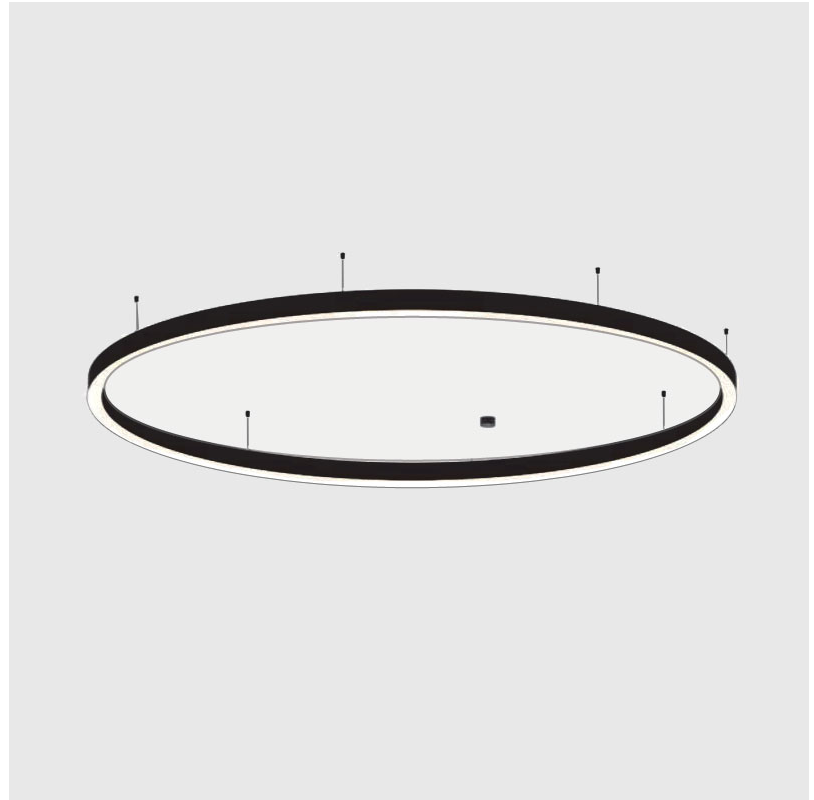

GENERAL

Series: Glorious
Subseries: Glorious Slim
Brand: Prolicht
Division: Architectural
Mounting Type: Suspension
Mounting Location: Ceiling
Subcategory: Ambient

PHYSICAL

Shape: Round
Diameter (mm): 5200
Diameter (in): 204 ³/₄
Height (mm): 90
Height (in): 3 ⁹/₁₆
Max. Overall Height (mm): 2090
Max. Overall Height (in): 82 ⁵/₁₆
Light Distribution: Direct
Weight (kg): 47.232
Weight (lbs): 104.15
Diffuser: [PMMA - Opal or Micro-Prism](#)
Fixture Finish: [SSR / BKV / CWI / CRY / HAB / UFT / ITA / RUA / FTG / MYG / LOD / PUS / FRO / FUP / KIA / POP / BLS / SPG / MEY / GOH / GUM / CHC / COM / ABZ / JAG / OBR / MOS / ROR](#)
Fixture Material: Aluminum
Cable Details: 2000mm or 6000mm Transparent Cable

ELECTRICAL

Lamp Type: LED (Zhaga Standard)
Input Wattage (W): 403.2
Total Output Wattage (W): 336
Dimming: [Tri-Mode (Non-Dimming and Phase Dimming (120Vac only) and 0-10V Dimming)](#)
Driver Included: Yes
Driver Location: Integrated
Driver Type: Constant Current - Universal
Driver Class: Class 2
Input Voltage (V): 120 - 277
Constant Current (MA): 350

LED

Color Temperature (°K): [3000 / 3500 / 4000](#)
Max. Delivered Lumen (lm): 47520 / 48510 / 49500
CRI: >80 CRI
Efficiency (%): 88
Lamp Life (hrs): 50000

OPTICAL

RATINGS AND CERTIFICATIONS

Certified By: Certified for North American Standards
IP rating: IP20