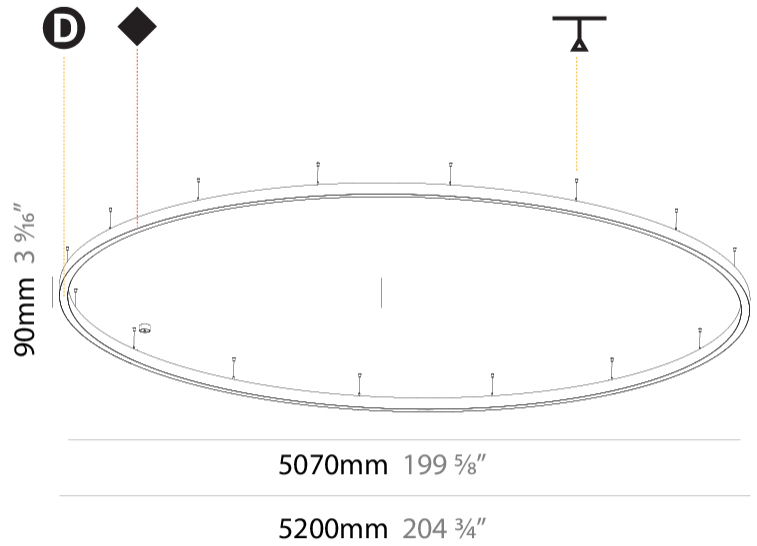

GENERAL

Series: Glorious
Subseries: Glorious Slim
Brand: Prolicht
Division: Architectural
Mounting Type: Suspension
Mounting Location: Ceiling
Subcategory: Ambient

PHYSICAL

Shape: Round
Diameter (mm): 5200
Diameter (in): 204 ³/₄
Height (mm): 90
Height (in): 3 ⁹/₁₆
Max. Overall Height (mm): 2090
Max. Overall Height (in): 82 ⁵/₁₆
Light Distribution: Direct
Weight (kg): 47.232
Weight (lbs): 104.15
Diffuser: [PMMA - Opal or Micro-Prism](#)
Fixture Finish: [SSR / BKV / CWI / CRY / HAB / UFT / ITA / RUA / FTG / MYG / LOD / PUS / FRO / FUP / KIA / POP / BLS / SPG / MEY / GOH / GUM / CHC / COM / ABZ / JAG / OBR / MOS / ROR](#)
Fixture Material: Aluminum
Cable Details: 2000mm or 6000mm Transparent Cable

ELECTRICAL

Lamp Type: LED (Zhaga Standard)
Input Wattage (W): 403.2
Total Output Wattage (W): 336
Dimming: [Tri-Mode (Non-Dimming and Phase Dimming (120Vac only) and 0-10V Dimming)](#)
Driver Included: Yes
Driver Location: Integrated
Driver Type: Constant Current - Universal
Driver Class: Class 2
Input Voltage (V): 120 - 277
Constant Current (MA): 350

LED

Color Temperature (°K): [3000 / 3500 / 4000](#)
Max. Delivered Lumen (lm): 47520 / 48510 / 49500
CRI: >80 CRI
Efficiency (%): 88
Lamp Life (hrs): 50000

OPTICAL

RATINGS AND CERTIFICATIONS

Certified By: Certified for North American Standards
IP rating: IP20