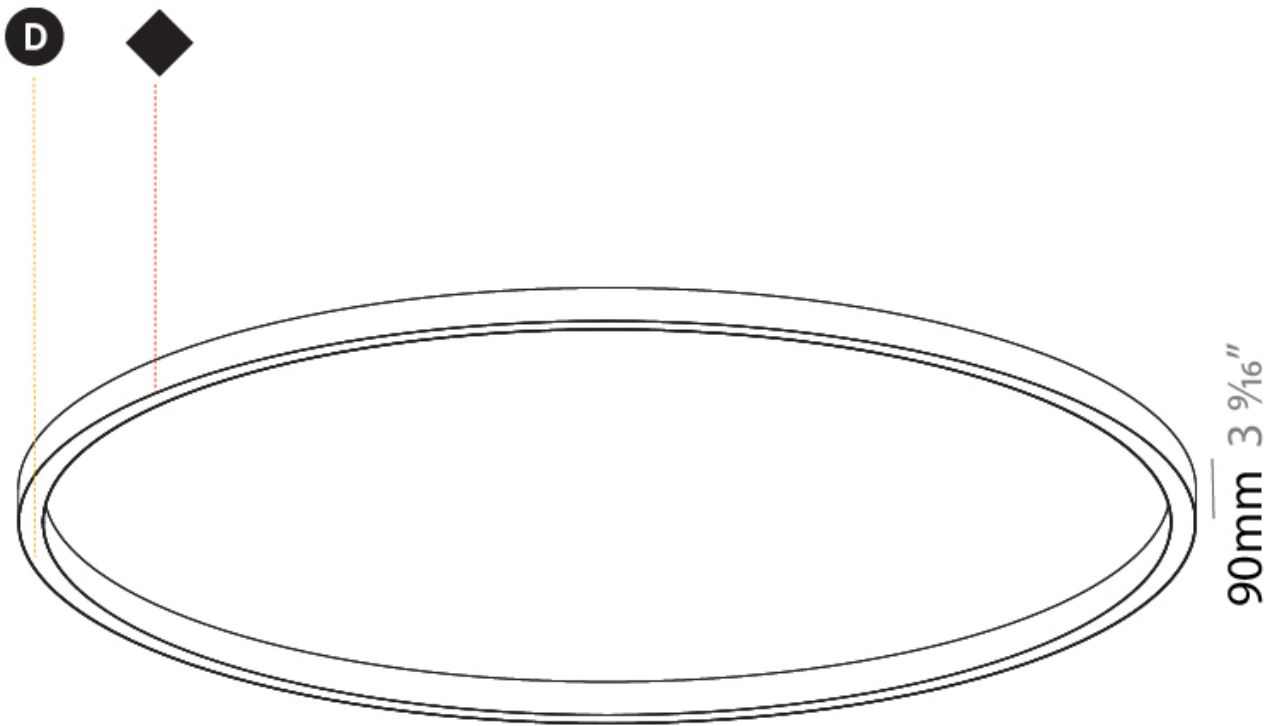

PROJECT
TYPE
SPECIFIER
QUANTITY
DATE

Ø 5070mm 199 5/8"

Ø 5200mm 204 3/4 "